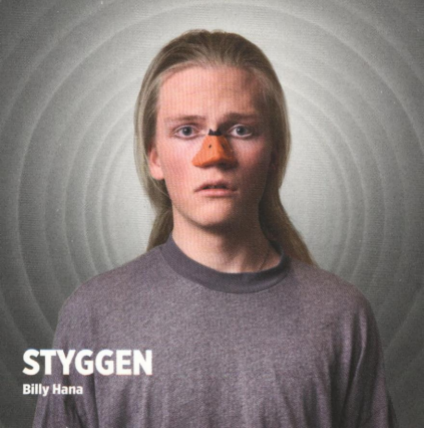

**Lykke til!**

**OBOS**

**KWAKK !?!**  
EN FAMILIEMUSIKAL!

**PADDA**

Marton Stav Egge

**KVIKK !?!**  
**EN FAMILIEMUSIKAL!**

**PADDA**

Elia Ellingsen

**KWAKK!?!**  
EN FAMILIEMUSIKAL!

# STYGGEN

Billy Hana

**KWIAKK !?!?**  
EN FAMILIEMUSIKAL!

A young man with short, wavy brown hair and a serious expression. He has a large, orange, duck-like nose and a small black mark above his right eye. He is wearing a dark grey crew-neck sweater. The background consists of concentric, light-colored circles on a dark grey background.

# STYGGEN

Sondre Vervik Tou

**KVI AKK !?!**  
EN FAMILIEMUSIKAL!

A young child with brown hair is the central focus, wearing a bright yellow, textured, fuzzy coat. The child has a large, orange, duck-like nose attached to their face. The background is a solid green color with faint, concentric white circles radiating from behind the child's head. In the bottom left corner, the word 'Nebbe' is written in a large, bold, white sans-serif font, with the name 'Erik Kristiansen' in a smaller, white sans-serif font directly below it.