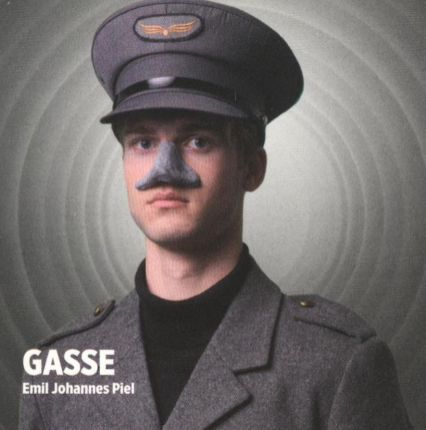

# **TORE SPORHUND**

Noah Leander Johnsen Reinertsen

**KNAKK !?!**  
**EN FAMILIEMUSIKAL!**

# **TORE SPORHUND**

Kassander Tveiten Soltvedt

**KVIKK!?!**  
EN FAMILIEMUSIKAL!

**GASSE**

William Blomgren Grindheim

**KVI AKK !?!**  
EN FAMILIEMUSIKAL!

**GASSE**

Emil Johannes Piel

**KWAKK!?!?**  
EN FAMILIEMUSIKAL!

# VAKTBIKKJE

Teodor Slettebakk

**KVI AKK !?!**  
EN FAMILIEMUSIKAL!

A woman with short, wavy brown hair and dark eye makeup is smiling. She has a large, yellow, duck-like beak attached to her nose. She is wearing a red scarf and a brown jacket over a light-colored, ribbed top. The background is a light, textured surface with faint concentric circles.